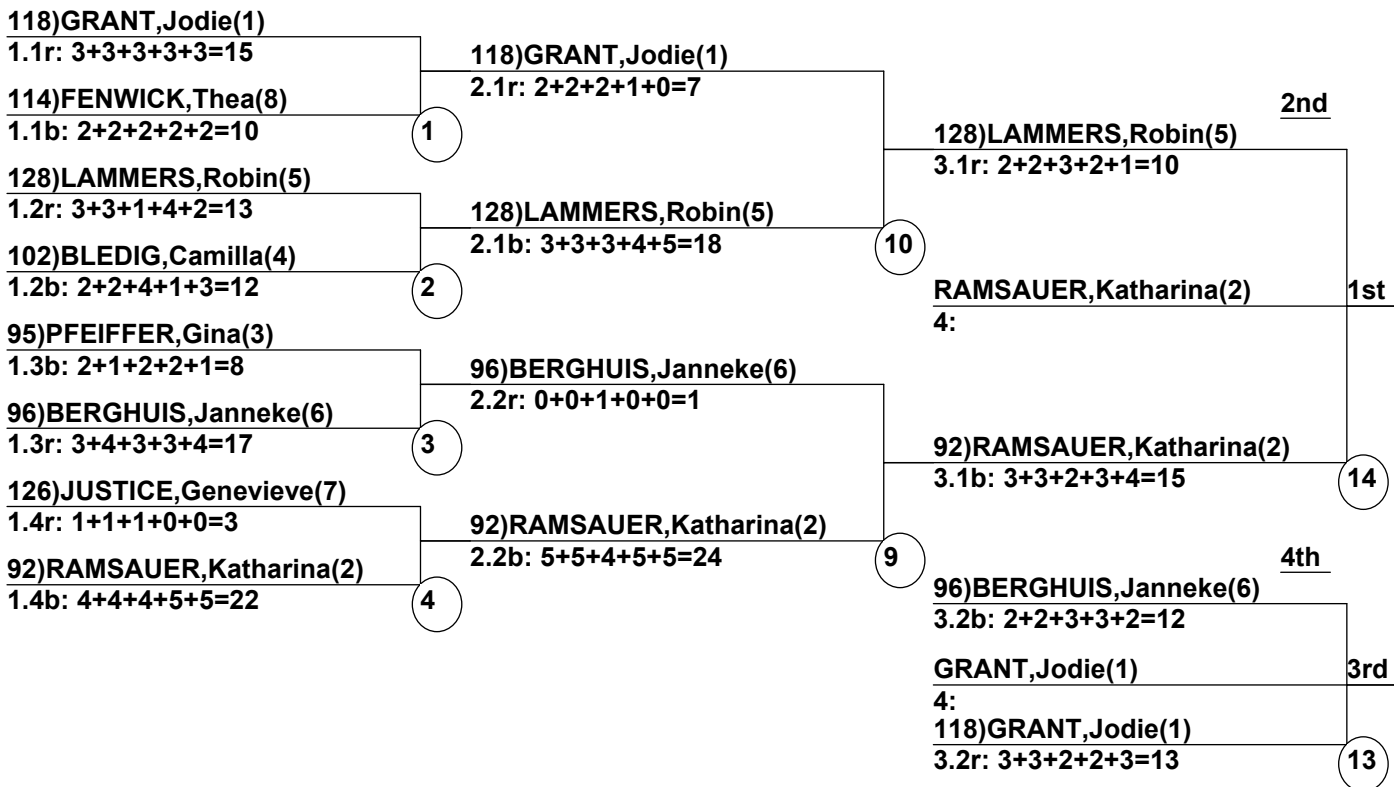

European FIS Duals - Finals

Manchester

Sep 17, 2015 (Thu) (A9999) (A9999) (8047) (8049)

Head Judge: BATES,Kay
Chief of Comp: CARR,Martin
T.D.: SPAN,Ales
Chief of Scoring: CARR,Martin
Judge 1: CARR,Martin
Judge 2: BATES,Kay
Judge 3: BATES,Peter
Judge 4: LUNN,Ian
Judge 5: BATES,Kay

Course: Indoor
Length: 137 m
Width: 17 m
Pitch: 15 deg

____ Head Judge
____ Chief of Scoring
____ T.D.

Duals FIS   Event   Date: Sep 18, 2015 (Fri)
Female/Male   (By Duals FIS Run-order)   Time: 11:22 am
Manchester   European FIS Duals -

Female